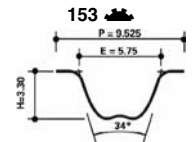

KD455.34

GE355.36

GE355.36

Ø67 x 34

Ø67 x 34

CITROEN
FIAT
IVECO
PEUGEOT
RENAULT

Jumper I
Ducato R90, Ducato (230)
Daily II, Daily III, Daily 99
Boxer I
Master