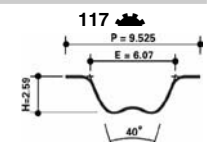

NISSAN

Bluebird (U11), Bluebird (T12), Bluebird (T72), Prairie (M10), Silvia (S12), Stanza (T11)

KD468.14

GT368.08

GE368.14

Ø65 x 43

Ø60 x 40,2