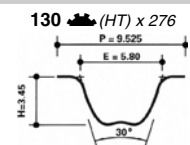

FORD

Transit III, Transit IV, Transit V

KD452.20

GT352.20

Ø60 x 32