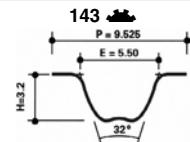

GT359.17

GE359.18

Ø60 x 40,9

Ø60 x 40,2

**CITROEN**  
**PEUGEOT**

Jumper I, Relay I  
Boxer I

**KD459.45**

GT359.24