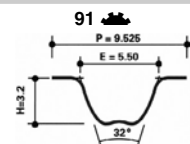

FORD

Courier/Courier, Transit V

KD452.22

GT352.21

Ø74,3 x 24