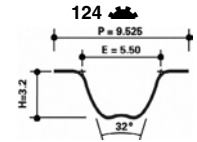

**KD474.09**

GT374.06

Ø55 x 40

HONDA

CR-V (RD)

**KD474.10**

GT374.06

Ø55 x 40