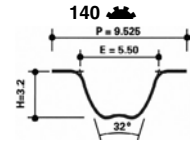

KD459.29

GT359.32

GE359.30

Ø60 x 34

Ø60 x 30

CITROEN
FIAT
PEUGEOT

Berlingo, C15, Dispatch, Jumpy, Xsara
Scudo
206, 306 (N3,N5), Expert, Partner (M49,M59F/U), Ranch (M49,M59F/U)