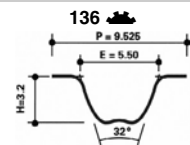

KD459.43

GT359.01

GE359.24

Ø59 x 39

Ø60 x 30

CITROEN
PEUGEOT

Saxo
106