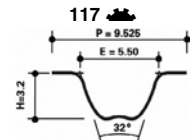

Ø60 x 26,6

FORD  
MAZDA

Fiesta IV 95, Fiesta V 2002, Fiesta V, Focus, Focus II, Focus Coupé Cabriolet, Focus C-MAX, Fusion, Puma 121 (JA/JB)

**KD452.19**

GT352.20

Ø60 x 32

FORD

Transit III, Transit IV, Transit V