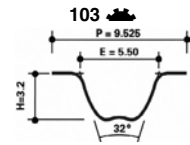

KD477.05

GT377.02

Ø51 x 30