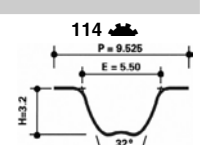

KD459.18   GT359.12

CITROEN   Jumper I, Relay I
FIAT   Ducato (230), Ducato (244)
PEUGEOT   Boxer I