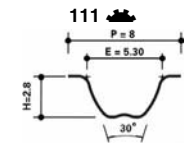

**DAIHATSU**

Applause, Charade, Feroza, Gran Move, Sportrak, Valera (G203)

**KD479.01**

GT373.20

Ø50 x 27

**DAIHATSU**

Cuore, Cuore L251, Domino, Move, Rocky (F300S) , Sirion, Trevis, YRV

**KD481.00**