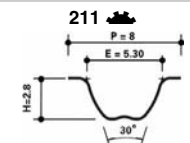

GE381.00

Ø60 x 35