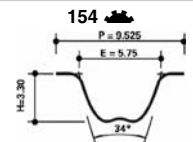

KD455.36

GE355.36

GE355.36

Ø67 x 34

Ø67 x 34

CITROEN
FIAT
IVECO
OPEL
PEUGEOT
RENAULT
VAUXHALL

Jumper I
Ducato (230), Ducato (244)
Daily III, Daily 99
Movano
Boxer I
Master
Movano