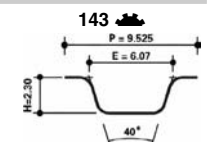

GE368.02

Ø60 x 57