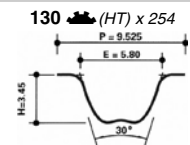

Ø60 x 26,6

FORD  
MAZDA

Fiesta IV 95, Fiesta V 2002, Fiesta V, Focus, Focus II, Focus Coupé Cabriolet, Focus C-MAX, Fusion, Puma 121 (JA/JB)

**KD452.19**

GT352.20

Ø60 x 32

FORD

Transit III, Transit IV, Transit V