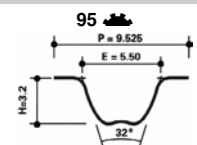

SUZUKI

Cultus, Swift SF

KD477.02

GT377.01

Ø58 x 25