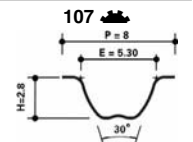

NISSAN

200 SX (S13), Bluebird (T12), Bluebird (T72), Sunny (B12), Sunny (N13)

KD468.11

GT368.13

Ø50 x 26,5