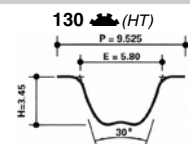

FORD

Transit III

KD452.14

GT352.03

Ø60 x 46