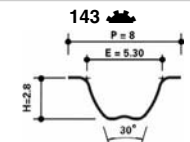

HONDA

Accord IV, Accord V (CC), Accord VI (CE/CF), Accord VII (CG/CH), Accord Coupé (CC1), Accord Coupé (CD*), Prelude (BB*), Shuttle (RA)

ROVER

600

KD461.02

GT361.05

Ø55 x 34,8