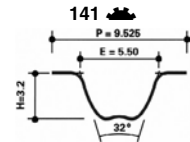

KD459.30

GT359.17

GE359.18

Ø60 x 40,9

Ø60 x 40,2

CITROEN
PEUGEOT
SUZUKI

Berlingo, C5, Evasion, Jumper I, Relay I, Synergie, Xantia II, Xsara, Xsara Picasso
206, 306 (N3,N5), 406, 806, Boxer I, Expert, Partner (M49,M59F/U)
Grand Vitara