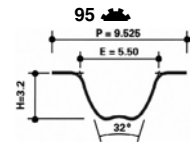

**DAIHATSU**

Applause, Charade, Feroza, Gran Move, Sportrak, Valera (G203)

**KD479.01**

GT373.20

Ø50 x 27

**DAIHATSU**

Cuore, Cuore L251, Domino, Move, Rocky (F300S) , Sirion, Trevis, YRV

**KD481.00**