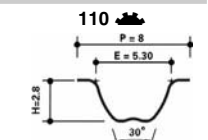

NISSAN

Bluebird (U11)

KD468.08

GT368.11

Ø50 x 26,5