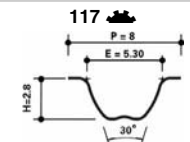

KD469.05   GT369.03

Ø57 x 46

TOYOTA   Avensis (AT22*/ZZT22*), Carina E (AT/ST19*), Corolla (90), Corolla (100), Corolla (110), Corona, Sprinter