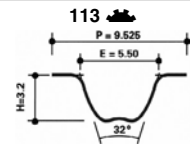

HONDA

Accord III, Accord IV, Accord V (CC), Accord VI (CE/CF), Accord VII (CG/CH), Accord Coupé (CC1), Accord Coupé (CD*), Prelude (AB/BA), Prelude (BB*), Shuttle (RA)

ROVER

600

KD461.01

GT374.00

Ø62 x 40