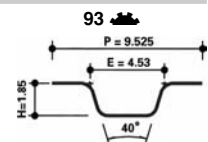

NISSAN

Cherry (N12), Pulsar (N12), Sentra (B11,B12), Stanza (T11), Sunny (B11)

KD468.15

GT368.11

Ø50 x 26,5