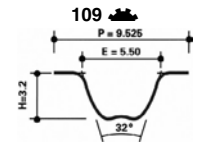

KD470.07

GT370.01

Ø52 x 35

MAZDA

626 (GC), B Pick-up