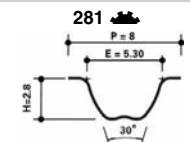

GE381.03

Ø31 x 34