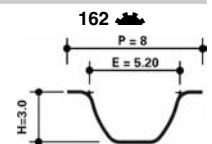

SUZUKI

Swift SF

KD477.04

GT370.12

Ø58 x 36