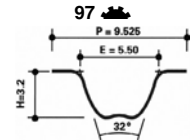

SUZUKI

Baleno, Escudo, SE416, Swift SF , Swift II (RS), Vitara, Grand Vitara, X90 (SZ416)

KD477.06

GT377.00

Ø42 x 24,5