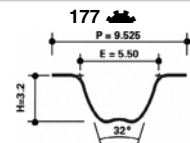

KD469.02   GT369.00   GE369.07

Ø62 x 41

Ø62 x 28,5

TOYOTA   Avensis (AT22*/ZZT22*), Camry (SV/CV10), Camry (SV/CV20), Camry (SX/VC10), Carina I&II (CA/ST15*), Carina II (ST17*), Carina E (AT/ST19*), Corolla (50), Corolla (80), Corolla (90), Corolla (100), Corolla (110), Corona, Liteace, Masterace, Modèle F, Picnic, Sprinter