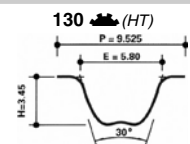

FORD

Transit V

KD452.21

GT352.03

Ø60 x 46