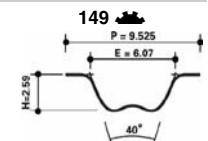

GE368.00

Ø60 x 53,5