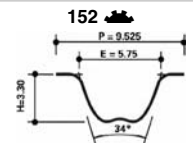

KD455.35

GE355.36

GE355.37

Ø67 x 34

Ø64 x 34

CITROEN
FIAT
IVECO
OPEL
PEUGEOT
RENAULT
VAUXHALL

Jumper I, Relay I
Ducato R90, Ducato (230), Ducato (244)
Daily III, Daily 99
ArenA, Movano
Boxer I
Master, Master Propulsion I, Trafic
ArenA, Movano