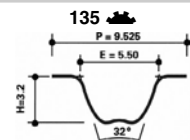

KD459.45

GT359.24

GE359.23

Ø60 x 29

Ø60 x 30

CITROEN

C3