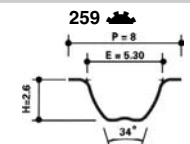

KD459.46

GT359.27

GE359.21

GE359.22

GE359.22

Ø70 x 36

Ø65 x 36

Ø65 x 36

Ø65 x 36

CITROEN
FIAT
LANCIA
PEUGEOT
RENAULT

C5, C5-(X7), C6, C8, Xantia I, Xantia II, XM série 2
Ulysse II
Phedra
406, 407, 605, 607, 807
Avantime, Clío II, Espace III, Laguna (B56/K56), Laguna II, Safrane