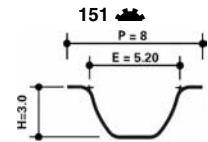

NISSAN

Bluebird (U11), Bluebird (T12), Bluebird (T72), Cedric (Y30), Laurel (C31), Laurel (C32), Prairie (M10), Prairie (M11), Silvia (S12)

KD468.10

GT368.04

GE368.01

Ø60 x 31

Ø52 x 55