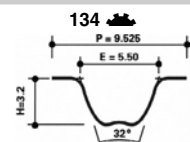

KD459.47

GT359.28

GE359.25

Ø70 x 30

Ø60 x 30

CITROEN
PEUGEOT

Berlingo, C2, C3, C4, Xsara
206, 207, 307, 1007, Partner (M49,M59F/U), Ranch (M49,M59F/U)