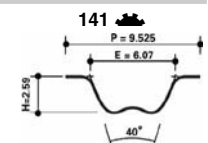

Patrol (260), Patrol GR (Y60)

**KD468.06**

GT368.09

Ø60 x 35

GE368.02

Ø60 x 57

**NISSAN**

Serena (C23M), Trade, Vanette (C220), Vanette (C120) (E), Vanette (GC22), Vanette (C23M)