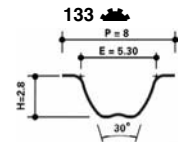

KD470.13   GT370.14   GE352.15

Ø62 x 51,5

Ø52 x 35,5

MAZDA   323 (BJ), 626 (GE), 626 (GF), 626 (GW), Premacy, Premacy facelift