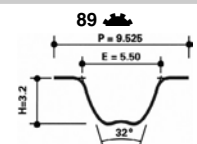

SUZUKI

SE416, Sidekick, Vitara

KD477.03

GT377.01

Ø58 x 25